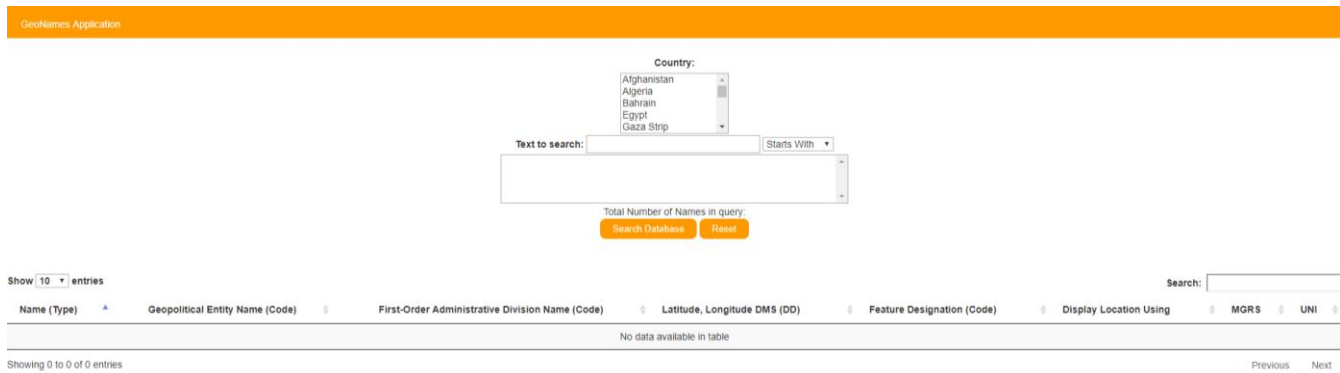

# Geonames User Guide

Open a web browser and navigate to <http://www.getgeo.name>. See Figure 1.

Figure 1

Once on the home page, select the country you would like to search from the Country list box. See Figure 2.

Figure 2

Once you select a country, all ADM Codes belonging to the selected country will appear below the Text to search input field. See Figure 3.

Figure 3

You must select an ADM Code or enter text in the text to search box to complete a successful search.