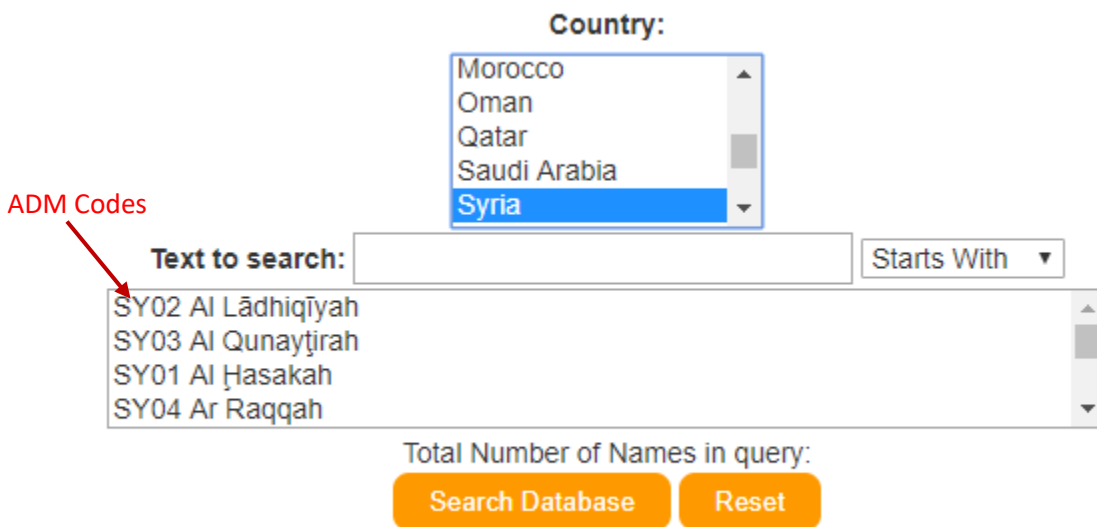

# Geonames User Guide

Open a web browser and navigate to <http://www.getgeo.name>. See Figure 1.

Figure 1

Once on the home page, select the country you would like to search from the Country list box. See Figure 2.

Figure 2

Once you select a country, all ADM Codes belonging to the selected country will appear below the Text to search input field. See Figure 3.

Figure 3

You must select an ADM Code or enter text in the text to search box to complete a successful search.

## Search by Country and ADM Code

Select you the country you wish to search then select an ADM Code from the list. See Figure 4.

Country:

- Morocco
- Oman
- Qatar
- Saudi Arabia
- Syria

Text to search:  Starts With